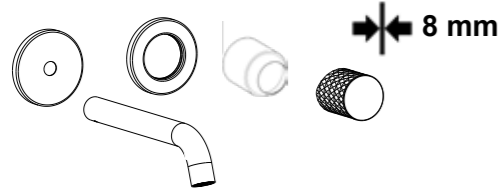

PIASTRA CON BORDO E GUARNIZIONE
PLATE WITH RAISED EDGE AND GASKET

PARTI ESTERNE COMPLETE DI PIASTRE, LEVA,
CAPPuccio, BOCCA E RACCORDO

EXTERNAL PARTS COMPLETE WITH PLATES, LEVER,
CAP, SPOUT AND CONNECTION

Εξωτερικά μέρη