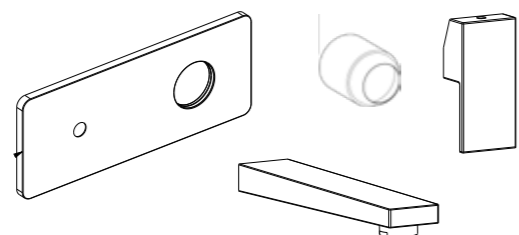

PIASTRA CON BORDO E GUARNIZIONE
PLATE WITH RAISED EDGE AND GASKET

8 mm