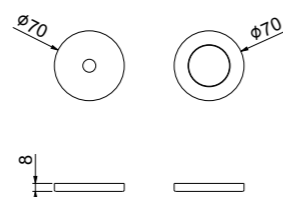

PIASTRA CON BORDO E GUARNIZIONE
PLATE WITH RAISED EDGE AND GASKET

PARTI ESTERNE COMPLETE DI PIASTRE, LEVA,
CAPPuccio, BOCCA E RACCORDO

EXTERNAL PARTS COMPLETE WITH PLATES, LEVER,
CAP, SPOUT AND CONNECTION

Εξωτερικά μέρη