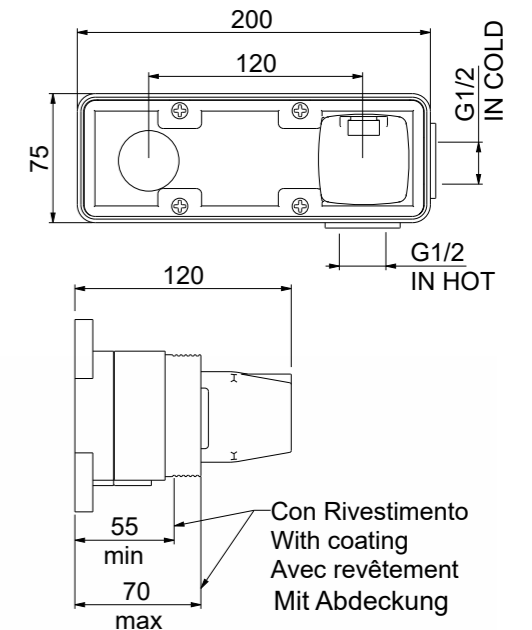

EASY COVER

CORPO INCASSO PER LAVABO A MURO

LAVABO A MURO
.....
WALL BASIN MIXER

CORPO INCASSO PER LAVABO A MURO
BUILT-IN BODY FOR WALL BASIN MIXER

Il nostro nuovo progetto sui corpi incasso è un'ottima soluzione per chi desidera combinare funzionalità, estetica e flessibilità. Un nuovo modo di vedere e di vivere la progettazione dell'ambiente bagno per quanto riguarda miscelatori da incasso lavabo e doccia, che offre la libertà di decidere senza limiti. La possibilità di installazione solo del corpo incasso facilita sia il lavoro dell'idraulico, il quale può procedere senza le parti esterne, sia il cliente che ha tutto il tempo di decidere comodamente design e finitura per rispettare lo stile del bagno.

Our new design on concealed bodies is an excellent solution for those who wish to combine functionality, aesthetics and flexibility. A new way of looking at and experiencing bathroom design with regard to concealed basin and shower mixers, which offers the freedom to decide without limits. The possibility of installing only the built-in body facilitates both the work of the plumber, who can proceed without the external parts, as well as the customer who has plenty of time to comfortably decide on the design and finish to match the style of the bathroom.

EASY COVER ΕΝΤΟΙΧΙΣΜΕΝΟΣ ΚΟΡΜΟΣ ΝΙΠΤΗΡΟΣ

CORPO INCASSO LAVABO A MURO

WALL BASIN MIXER BUILT-IN BODY

35AC5004

Corpo incasso EASY COVER per miscelatore lavabo a muro.

EASY COVER built-in body for wall basin mixer.

Εντοιχισμένο σύστημα Νιπτήρος.

€ 94,00