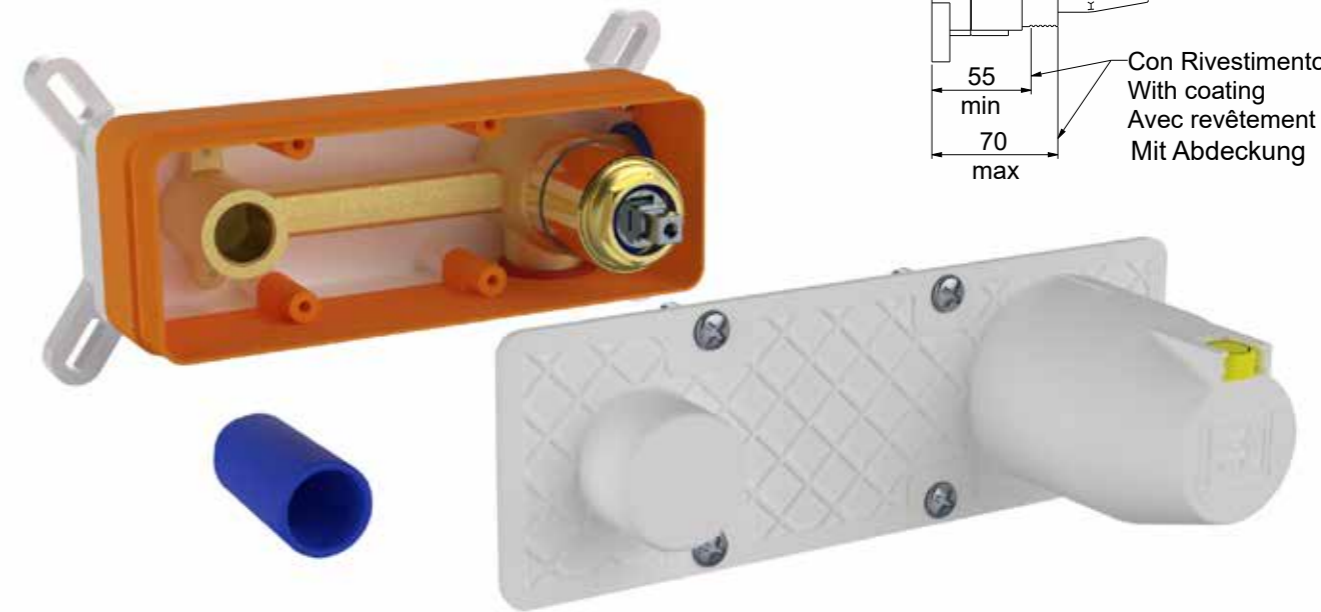

EASY COVER

CORPO INCASSO PER LAVABO A MURO

LAVABO A MURO
.....
WALL BASIN MIXER

CORPO INCASSO PER LAVABO A MURO
BUILT-IN BODY FOR WALL BASIN MIXER

Il nostro nuovo progetto sui corpi incasso è un'ottima soluzione per chi desidera combinare funzionalità, estetica e flessibilità. Un nuovo modo di vedere e di vivere la progettazione dell'ambiente bagno per quanto riguarda miscelatori da incasso lavabo e doccia, che offre la libertà di decidere senza limiti. La possibilità di installazione solo del corpo incasso facilita sia il lavoro dell'idraulico, il quale può procedere senza le parti esterne, sia il cliente che ha tutto il tempo di decidere comodamente design e finitura per rispettare lo stile del bagno.

Our new design on concealed bodies is an excellent solution for those who wish to combine functionality, aesthetics and flexibility. A new way of looking at and experiencing bathroom design with regard to concealed basin and shower mixers, which offers the freedom to decide without limits. The possibility of installing only the built-in body facilitates both the work of the plumber, who can proceed without the external parts, as well as the customer who has plenty of time to comfortably decide on the design and finish to match the style of the bathroom.

EASY COVER ΕΝΤΟΙΧΙΣΜΕΝΟΣ ΚΟΡΜΟΣ ΝΙΠΤΗΡΟΣ

CORPO INCASSO LAVABO A MURO

WALL BASIN MIXER BUILT-IN BODY

35AC5004

Corpo incasso EASY COVER per miscelatore lavabo a muro.

EASY COVER built-in body for wall basin mixer.

Εντοιχισμένο σύστημα Νιπτήρος.

€ 94,00