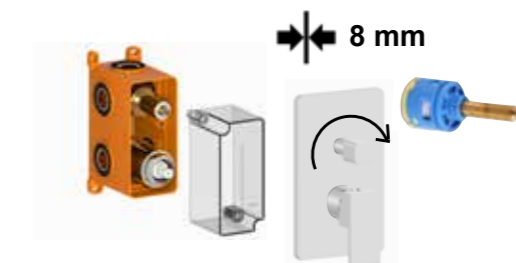

**100CR9553**  
Miscelatore doccia incasso 3 vie K-BOX  
3-way built-in shower mixer K-BOX  
ΕΝΤΟΙΧΙΣΜΕΝΟΣ ΑΝΑΜΙΚΤΗΣ ΤΡΙΩΝ ΕΞΟΔΩΝ K-BOX  
CR € 136,13  
Ø 35 mm s/d  
35 CAI0 41

**30CR8785**  
Kit supporto doccetta e flessibile con presa acqua  
Shower set composed of holder, hand shower, flex and intake of water  
ΥΔΡΟΛΗΨΙΑΜΕΣΤΗΡΙΓΜΑΣΠΙΡΑΛ ΚΑΙ ΤΗΛΕΦΩΝΟ  
CR € 65,84  
NN / BB € 150,45  
PRIMAVERA € 177,01  
Oro Zanzibar € 184,50