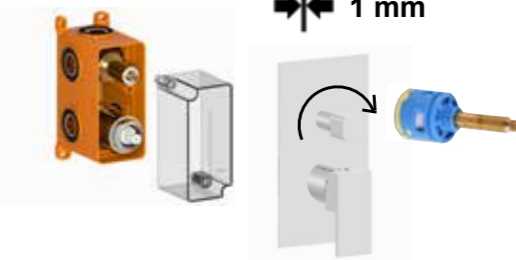

**100CR9553**  
Miscelatore doccia incasso 3 vie K-BOX  
3-way built-in shower mixer K-BOX  
ΕΝΤΟΙΧΙΣΜΕΝΟΣ ΑΝΑΜΙΚΤΗΣ ΤΡΙΩΝ ΕΞΟΔΩΝ K-BOX  
CR € 136,13  
Ø 35 mm s/d  
35 CAI0 41

**30CR8785**  
Kit supporto doccetta e flessibile con presa acqua  
Shower set composed of holder, hand shower, flex and intake of water  
ΥΔΡΟΛΗΨΙΑΜΕΣΤΗΡΙΓΜΑΣΠΙΡΑΛ ΚΑΙ ΤΗΛΕΦΩΝΟ  
CR € 65,84  
NN / BB € 150,45  
PRIMAVERA € 177,01  
Oro Zanzibar € 184,50