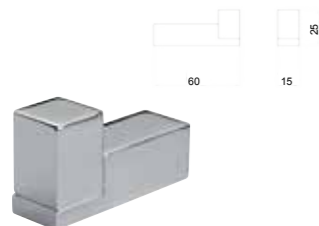

19CRC601

Appendino.

Hook.

ΓΑΝΤΖΟΣ

CR € 56,84
NN / BB € 79,58
PRIMAVERA € 90,94