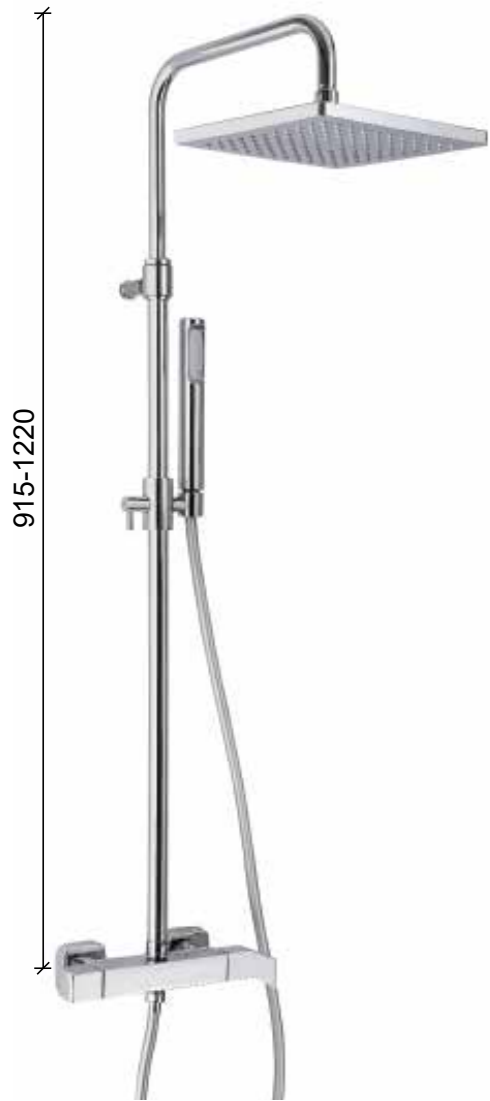

SMART SHOWER MIXERS

NN = Μαύρο ματ / Black mat

915-1220

100 CR 8545
Miscelatore doccia esterno, con deviatore incorporato, colonna telescopica, soffione PVC 200X200 mm, doccetta monogetto.

External shower mixer with telescopic column height from 915 mm 1220 mm, PVC shower head 200x200 mm and handshower.

ΜΠΑΤ. ΝΤΟΥΖΙΕΡΑΣ ΜΕ ΤΗΛΕΣΚΟΠ. ΣΤΗΛΗ ΑΠΟ 915 ΜΜ ΕΩΣ 1220 ΜΜ, ΚΩΔ. 200X200 PVC, ΕΝΣΩΜΑΤΩΜΕΝΟ ΕΚΤΡΟΠΕΑ, ΣΠΙΡΑΛ & ΝΤΟΥΖΑΚΙ

CR € 339,40
NN € 471,76
PRIMAVERA €